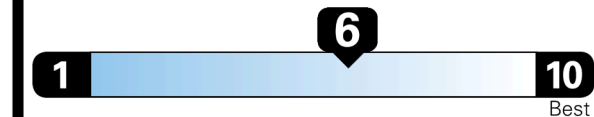

SMALL SUVs range from 14 to 138 MPG. The best vehicle rates 146 MPGe.

You save \$1,500
 in fuel costs over 5 years compared to the average new vehicle.

Annual fuel cost
\$1,400

Fuel Economy & Greenhouse Gas Rating (tailpipe only)