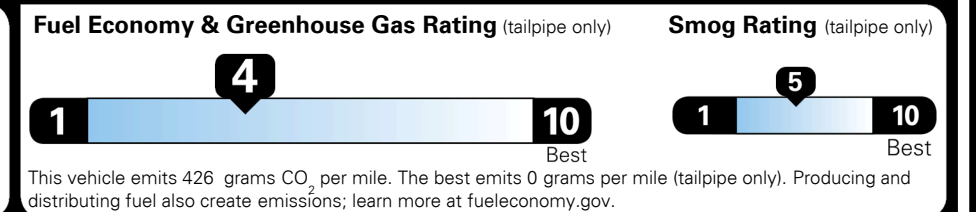

EPA DOT Fuel Economy and Environment

Gasoline Vehicle

You spend \$3,000 more in fuel costs over 5 years compared to the average new vehicle.

Annual fuel cost \$2,500

Actual results will vary for many reasons, including driving conditions and how you drive and maintain your vehicle. The average new vehicle gets 28 MPG and costs \$9,500 to fuel over 5 years. Cost estimates are based on 15,000 miles per year at \$ 3.50 per gallon. MPGe is miles per gasoline gallon equivalent. Vehicle emissions are a significant cause of climate change and smog.