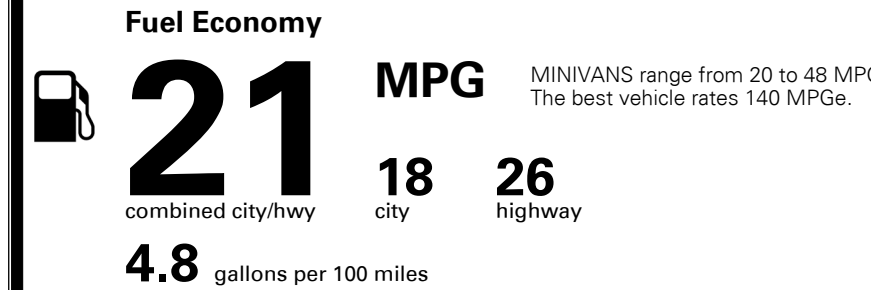

EPA DOT Fuel Economy and Environment

Gasoline Vehicle

You spend $3,000 more in fuel costs over 5 years compared to the average new vehicle.

Annual fuel cost $2,500