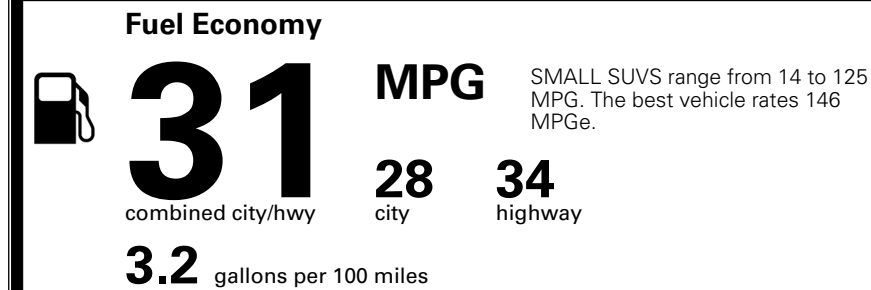

EPA DOT Fuel Economy and Environment

Gasoline Vehicle

You save \$500
 in fuel costs over 5 years compared to the average new vehicle.

Annual fuel cost \$1,600

Actual results will vary for many reasons, including driving conditions and how you drive and maintain your vehicle. The average new vehicle gets 29 MPG and costs \$8,500 to fuel over 5 years. Cost estimates are based on 15,000 miles per year at \$ 3.30 per gallon. MPGe is miles per gasoline gallon equivalent. Vehicle emissions are a significant cause of climate change and smog.