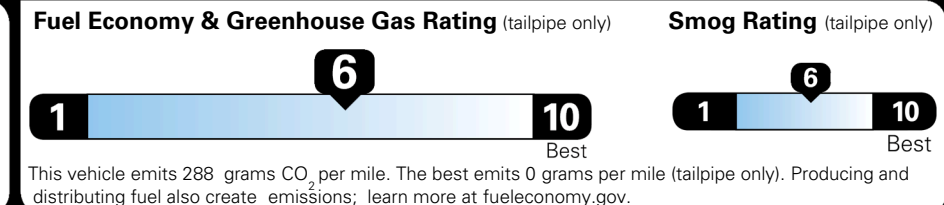

EPA DOT Fuel Economy and Environment

Gasoline Vehicle

You save \$500
 in fuel costs over 5 years compared to the average new vehicle.

Annual fuel cost \$1,600

Actual results will vary for many reasons, including driving conditions and how you drive and maintain your vehicle. The average new vehicle gets 29 MPG and costs \$8,500 to fuel over 5 years. Cost estimates are based on 15,000 miles per year at \$ 3.30 per gallon. MPGe is miles per gasoline gallon equivalent. Vehicle emissions are a significant cause of climate change and smog.