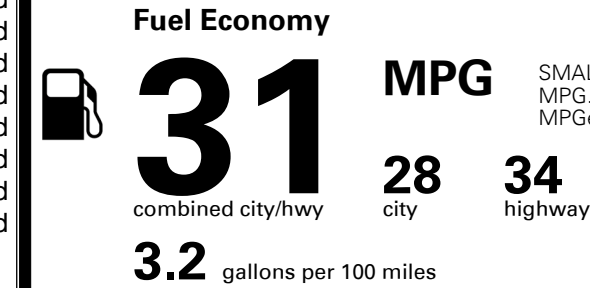

TOTAL ADDITIONAL WEIGHT: 6.9

EPA DOT Fuel Economy and Environment

Gasoline Vehicle

SMALL SUVs range from 14 to 123 MPG. The best vehicle rates 140 MPGe.

You save \$1,000
 in fuel costs over 5 years compared to the average new vehicle.