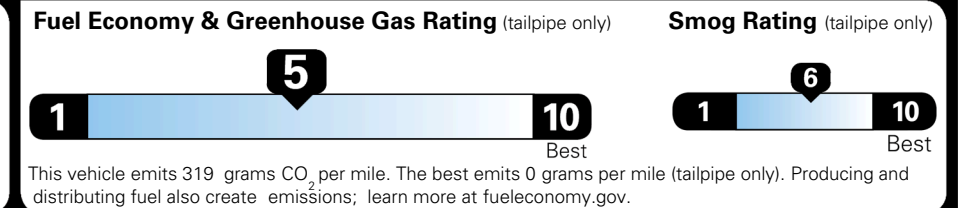

TOTAL ADDITIONAL WEIGHT: 0.8

EPA DOT Fuel Economy and Environment

Gasoline Vehicle

You spend \$250
 more in fuel costs over 5 years compared to the average new vehicle.

Annual fuel cost \$1,650

Actual results will vary for many reasons, including driving conditions and how you drive and maintain your vehicle. The average new vehicle gets 29 MPG and costs \$8,000 to fuel over 5 years. Cost estimates are based on 15,000 miles per year at \$ 3.10 per gallon. MPGe is miles per gasoline gallon equivalent. Vehicle emissions are a significant cause of climate change and smog.