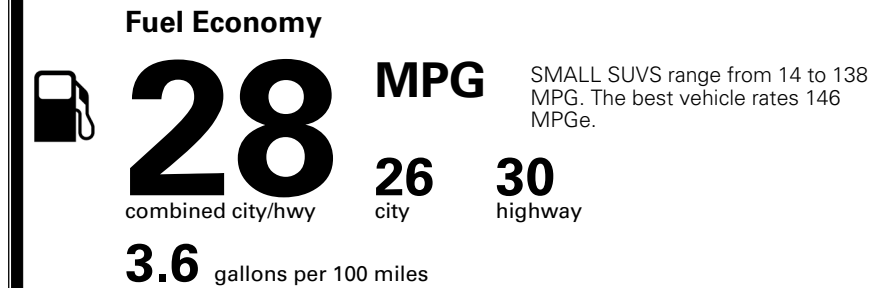

TOTAL ADDITIONAL WEIGHT: 0.8

EPA DOT Fuel Economy and Environment

Gasoline Vehicle

You spend \$250
 more in fuel costs over 5 years compared to the average new vehicle.

Annual fuel cost \$1,650

Actual results will vary for many reasons, including driving conditions and how you drive and maintain your vehicle. The average new vehicle gets 29 MPG and costs \$8,000 to fuel over 5 years. Cost estimates are based on 15,000 miles per year at \$ 3.10 per gallon. MPGe is miles per gasoline gallon equivalent. Vehicle emissions are a significant cause of climate change and smog.