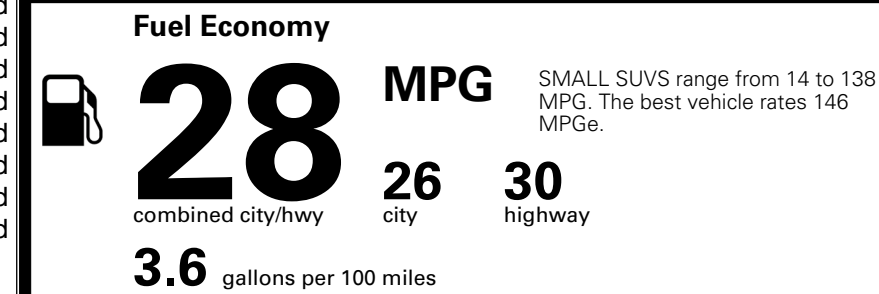

**Kia Connect may be currently unavailable for some Model Year 2022 and newer vehicles sold or purchased in Massachusetts; please see owners.kia.com for more information.

NOTE: When you purchase this vehicle, Kia America, Inc. collects personal information you provide to the dealership. For information on our collection and use of personal information and your rights, please see our Privacy Policy on www.kia.com.

MANUFACTURER'S SUGGESTED RETAIL PRICE ▶

$ 28,990.00

COMPARE X-LINE S AWD FEATURES

Added to/in place of standard S AWD features
- X-Line Exterior Styling
- LED Fog Lights
- LED Rear Combination Lights
- Roof Rails
- SynTex Seating Material
- Rear Center Armrest w/ Cupholders
- Dual Illuminated Vanity Mirrors

Included
Included
Included
Included
Included
Included
Included

ADDITIONAL INSTALLED EQUIPMENT: (In addition to or in place of standard features)

Snow White Pearl Paint
X-Line S Premium Package
- Panoramic Sunroof w/ Power Sunshade
- Smart Power Liftgate
- Dual-Zone Auto Climate Control w/ 5" Display
- Rear Air Vents
- Heated Steering Wheel
All Season Floor Liners
Cross Bars
First Aid Kit, Small

$445.00
$2,000.00

$220.00
$400.00
$45.00

MSRP INCLUDING OPTIONS

$ 32,100.00

INLAND FREIGHT AND HANDLING

$ 1,495.00

TOTAL MANUFACTURER'S SUGGESTED RETAIL PRICE ▶

$ 33,595.00

TOTAL ADDITIONAL WEIGHT: 18.5

EPA DOT Fuel Economy and Environment

Gasoline Vehicle

You spend
$250
more in fuel costs
over 5 years
compared to the
average new vehicle.

Annual fuel cost
$1,650