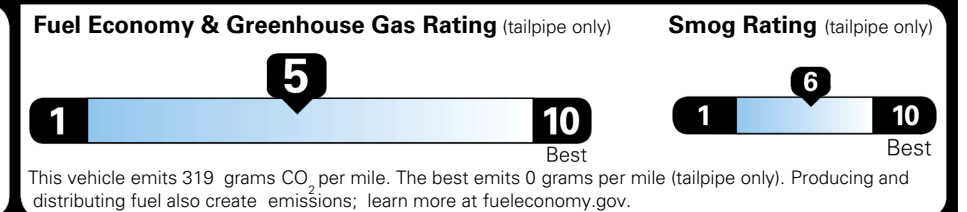

TOTAL ADDITIONAL WEIGHT: 18.5

EPA DOT Fuel Economy and Environment

Gasoline Vehicle

You spend
\$250
 more in fuel costs
 over 5 years
 compared to the
 average new vehicle.

Annual fuel cost
\$1,650

Actual results will vary for many reasons, including driving conditions and how you drive and maintain your vehicle. The average new vehicle gets 29 MPG and costs \$8,000 to fuel over 5 years. Cost estimates are based on 15,000 miles per year at \$ 3.10 per gallon. MPGe is miles per gasoline gallon equivalent. Vehicle emissions are a significant cause of climate change and smog.