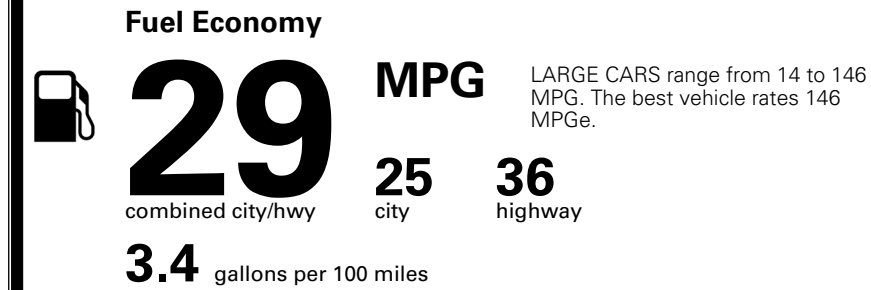

\$495.00
 \$2,200.00

 \$200.00
 \$60.00

MSRP INCLUDING OPTIONS

\$ 31,445.00

INLAND FREIGHT AND HANDLING

\$ 1,245.00

TOTAL MANUFACTURER'S SUGGESTED RETAIL PRICE ▶

\$ 32,690.00

TOTAL ADDITIONAL WEIGHT: 7.8

EPA DOT Fuel Economy and Environment

Gasoline Vehicle

You save \$0
 in fuel costs
 over 5 years
 compared to the
 average new vehicle.

Annual fuel cost
\$1,700

Actual results will vary for many reasons, including driving conditions and how you drive and maintain your vehicle. The average new vehicle gets 29 MPG and costs \$8,500 to fuel over 5 years. Cost estimates are based on 15,000 miles per year at \$ 3.30 per gallon. MPGe is miles per gasoline gallon equivalent. Vehicle emissions are a significant cause of climate change and smog.