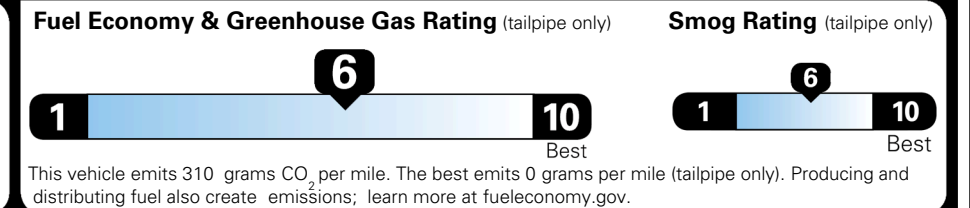

TOTAL ADDITIONAL WEIGHT: 7.8

EPA DOT Fuel Economy and Environment

Gasoline Vehicle

You save \$0
 in fuel costs
 over 5 years
 compared to the
 average new vehicle.

Annual fuel cost
\$1,700

Actual results will vary for many reasons, including driving conditions and how you drive and maintain your vehicle. The average new vehicle gets 29 MPG and costs \$8,500 to fuel over 5 years. Cost estimates are based on 15,000 miles per year at \$ 3.30 per gallon. MPGe is miles per gasoline gallon equivalent. Vehicle emissions are a significant cause of climate change and smog.