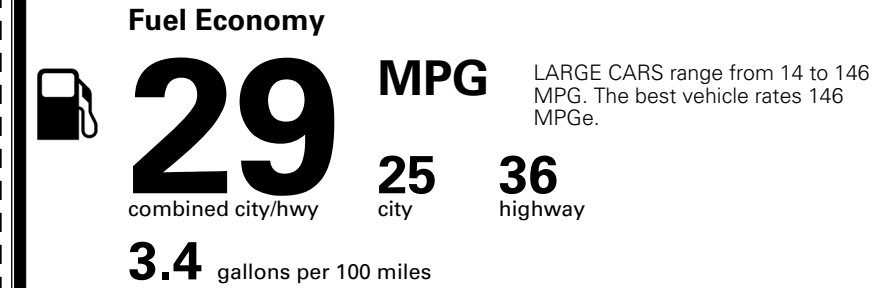

EPA DOT Fuel Economy and Environment

Gasoline Vehicle

You save $0
in fuel costs over 5 years compared to the average new vehicle.

Annual fuel cost $1,700