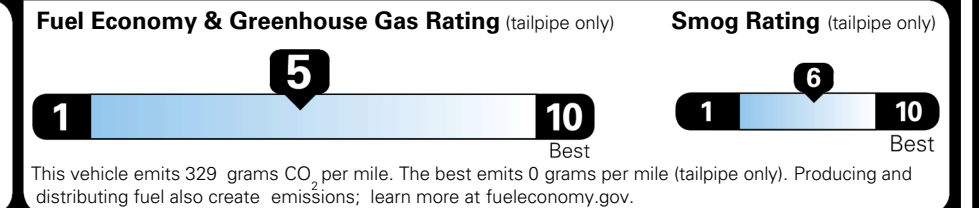

\$ 32,780.00

TOTAL ADDITIONAL WEIGHT: 10.0

EPA DOT Fuel Economy and Environment

Gasoline Vehicle

You spend \$750 more in fuel costs over 5 years compared to the average new vehicle.

Annual fuel cost \$1,850