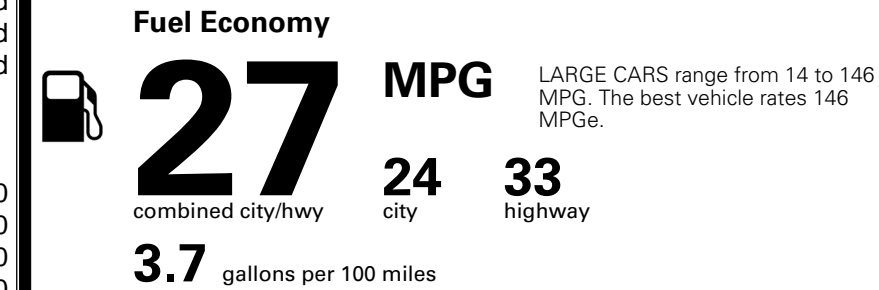

\$ 30,090.00

Included
 Included
 Included

\$495.00
 \$295.00
 \$200.00
 \$60.00
 \$350.00
 \$45.00

MSRP INCLUDING OPTIONS

\$ 31,535.00

INLAND FREIGHT AND HANDLING

\$ 1,245.00

TOTAL MANUFACTURER'S SUGGESTED RETAIL PRICE ▶

\$ 32,780.00

TOTAL ADDITIONAL WEIGHT: 10.0

EPA DOT Fuel Economy and Environment

Gasoline Vehicle

You spend \$750 more in fuel costs over 5 years compared to the average new vehicle.

Annual fuel cost \$1,850