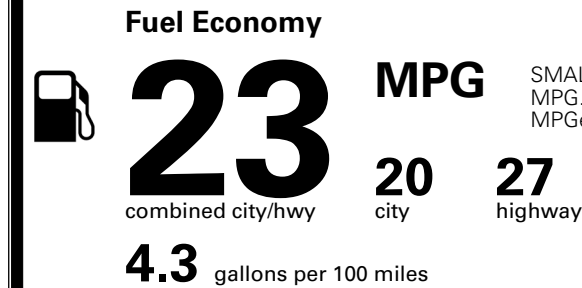

TOTAL MANUFACTURER'S SUGGESTED RETAIL PRICE ▶

\$ 49,290.00

TOTAL ADDITIONAL WEIGHT: 16.2

EPA DOT Fuel Economy and Environment

Gasoline Vehicle

SMALL SUVs range from 14 to 125 MPG. The best vehicle rates 146 MPGe.