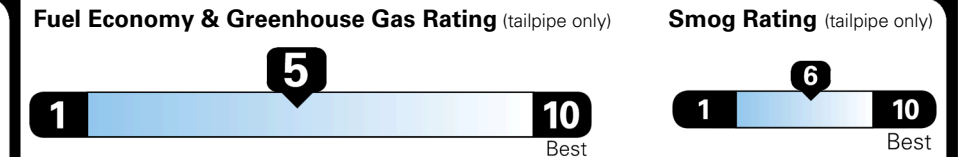

This vehicle emits 388 grams CO₂ per mile. The best emits 0 grams per mile (tailpipe only). Producing and distributing fuel also create emissions; learn more at fueleconomy.gov.

Actual results will vary for many reasons, including driving conditions and how you drive and maintain your vehicle. The average new vehicle gets 29 MPG and costs $8,500 to fuel over 5 years. Cost estimates are based on 15,000 miles per year at $ 3.30 per gallon. MPGe is miles per gasoline gallon equivalent. Vehicle emissions are a significant cause of climate change and smog.

fueleconomy.gov

Calculate personalized estimates and compare vehicles

GOVERNMENT 5-STAR SAFETY RATINGS

Overall Vehicle Score ★ ★ ★ ★ ★

Based on the combined rating of frontal, side and rollover. Should ONLY be compared to other vehicles of similar size and weight.

Frontal Driver ★ ★ ★ ★ ★
Crash Passenger ★ ★ ★ ★ ★

Based on the risk of injury in a frontal impact. Should ONLY be compared to other vehicles of similar size and weight.

Side Front seat ★ ★ ★ ★ ★
Crash Rear seat ★ ★ ★ ★ ★

Star ratings based on the risk of injury in a side impact.

Rollover ★ ★ ★ ★ ★

Star ratings based on the risk of rollover in a single-vehicle crash.

Star ratings range from 1 to 5 stars (★★★★★) with 5 being the highest.

Source: National Highway Traffic Safety Administration (NHTSA).

www.safercar.gov or 1-888-327-4236

Manufacturer's suggested retail price includes Manufacturer's recommended pre-delivery service. License and title fees, state and local taxes and other dealer installed options and accessories are not included in the manufacturer's suggested retail price.

PARTS CONTENT INFORMATION

FOR VEHICLES IN THIS CAR LINE U.S./CANADIAN PARTS CONTENT: 55 %

MAJOR SOURCES OF FOREIGN PARTS: KOREA: 30%

NOTE: PARTS CONTENT DOES NOT INCLUDE FINAL ASSEMBLY, DISTRIBUTION, OR OTHER NON-PARTS COSTS.

FOR THIS VEHICLE FINAL ASSEMBLY POINT: WEST POINT, GA, USA

COUNTRY OF ORIGIN

ENGINE (MOTOR): USA

TRANSMISSION: KOREA

*Additional terms and conditions apply.

**Kia Connect may be currently unavailable for some Model Year 2022 and newer vehicles sold or purchased in Massachusetts; please see owners.kia.com for more information.

NOTE: When you purchase this vehicle, Kia America, Inc. collects personal information you provide to the dealership. For information on our collection and use of personal information and your rights, please see our Privacy Policy on www.kia.com.