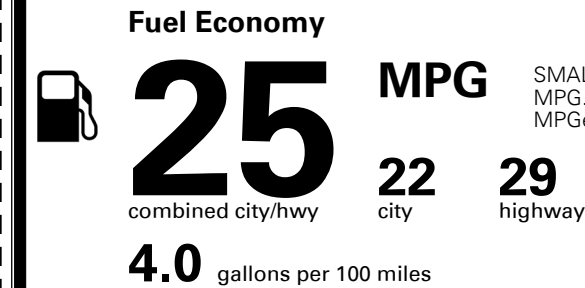

\$445.00
 \$210.00
 \$190.00

MSRP INCLUDING OPTIONS

\$ 41,435.00

INLAND FREIGHT AND HANDLING

\$ 1,175.00

TOTAL MANUFACTURER'S SUGGESTED RETAIL PRICE ▶

\$ 42,610.00

TOTAL ADDITIONAL WEIGHT: 12.7

EPA DOT Fuel Economy and Environment

Gasoline Vehicle

SMALL SUVs range from 16 to 120 MPG. The best vehicle rates 141 MPGe.

You spend \$500 more in fuel costs over 5 years compared to the average new vehicle.