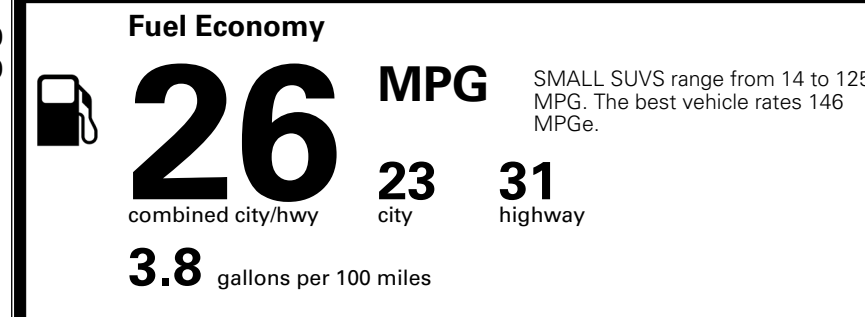

EPA DOT Fuel Economy and Environment

Gasoline Vehicle

You spend \$1,000 more in fuel costs over 5 years
 compared to the average new vehicle.

Annual fuel cost \$1,900

Actual results will vary for many reasons, including driving conditions and how you drive and maintain your vehicle. The average new vehicle gets 29 MPG and costs \$8,500 to fuel over 5 years. Cost estimates are based on 15,000 miles per year at \$ 3.30 per gallon. MPGe is miles per gasoline gallon equivalent. Vehicle emissions are a significant cause of climate change and smog.