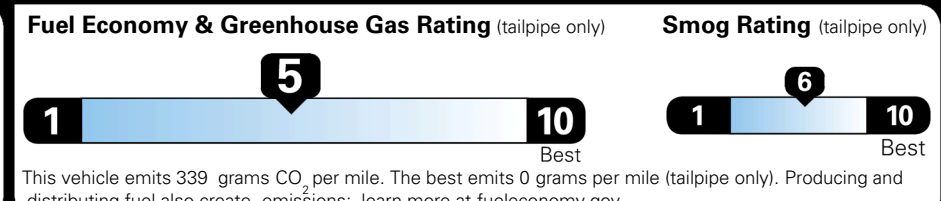

EPA DOT Fuel Economy and Environment

Gasoline Vehicle

You spend \$1,000 more in fuel costs over 5 years
 compared to the average new vehicle.

Annual fuel cost \$1,900

Actual results will vary for many reasons, including driving conditions and how you drive and maintain your vehicle. The average new vehicle gets 29 MPG and costs \$8,500 to fuel over 5 years. Cost estimates are based on 15,000 miles per year at \$ 3.30 per gallon. MPGe is miles per gasoline gallon equivalent. Vehicle emissions are a significant cause of climate change and smog.