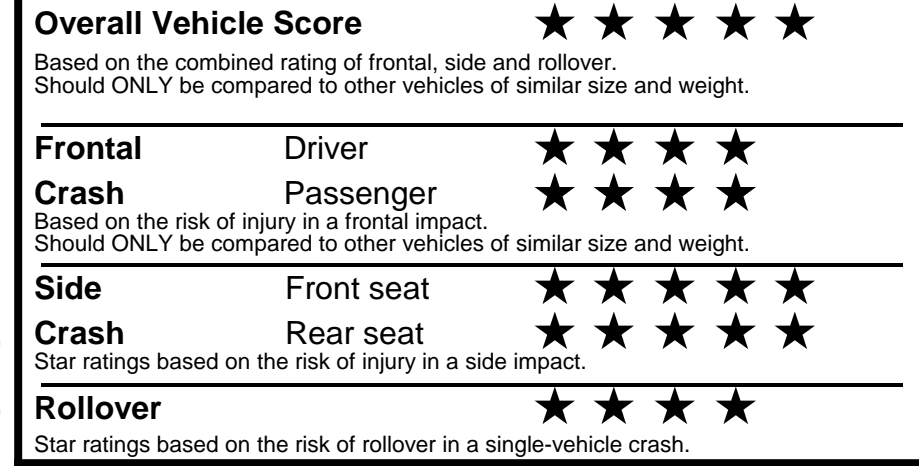

fueleconomy.gov
 Calculate personalized estimates and compare vehicles

Smartphone QR Code

GOVERNMENT 5-STAR SAFETY RATINGS

PARTS CONTENT INFORMATION

FOR VEHICLES IN THIS CAR LINE U.S./CANADIAN PARTS CONTENT: 55 %