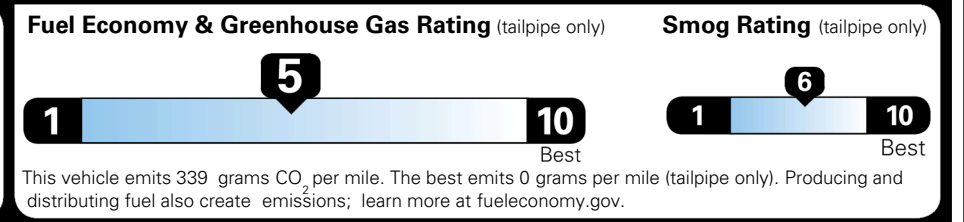

TOTAL ADDITIONAL WEIGHT: 12.7

EPA DOT Fuel Economy and Environment

Gasoline Vehicle

You spend \$1,000 more in fuel costs over 5 years
 compared to the average new vehicle.

Annual fuel cost \$1,900

Actual results will vary for many reasons, including driving conditions and how you drive and maintain your vehicle. The average new vehicle gets 29 MPG and costs \$8,500 to fuel over 5 years. Cost estimates are based on 15,000 miles per year at \$ 3.30 per gallon. MPGe is miles per gasoline gallon equivalent. Vehicle emissions are a significant cause of climate change and smog.