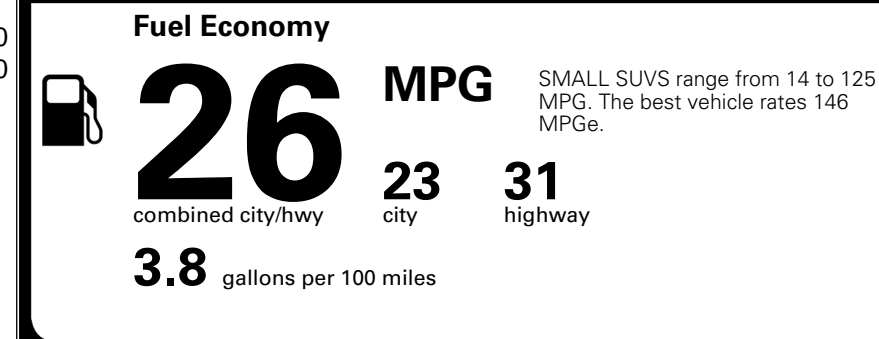

INLAND FREIGHT AND HANDLING \$ 1,495.00

TOTAL MANUFACTURER'S SUGGESTED RETAIL PRICE ▶ \$ 34,320.00

*Additional terms and conditions apply.
 **Kia Connect may be currently unavailable for some Model Year 2022 and newer vehicles sold or purchased in Massachusetts; please see owners.kia.com for more information.
 NOTE: When you purchase this vehicle, Kia America, Inc. collects personal information you provide to the dealership. For information on our collection and use of personal information and your rights, please see our Privacy Policy on www.kia.com.

TOTAL ADDITIONAL WEIGHT: 12.7

EPA DOT Fuel Economy and Environment

Gasoline Vehicle

You spend \$1,000 more in fuel costs over 5 years
 compared to the average new vehicle.

Annual fuel cost \$1,900

Actual results will vary for many reasons, including driving conditions and how you drive and maintain your vehicle. The average new vehicle gets 29 MPG and costs \$8,500 to fuel over 5 years. Cost estimates are based on 15,000 miles per year at \$ 3.30 per gallon. MPGe is miles per gasoline gallon equivalent. Vehicle emissions are a significant cause of climate change and smog.