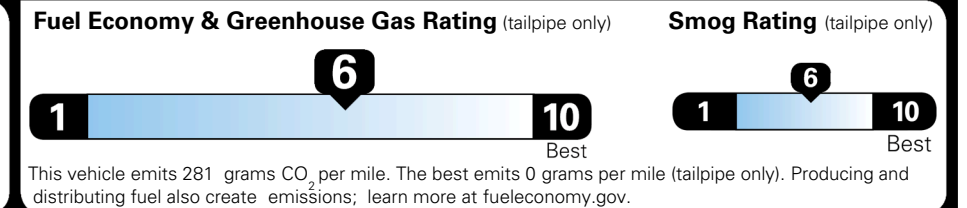

Actual results will vary for many reasons, including driving conditions and how you drive and maintain your vehicle. The average new vehicle gets 29 MPG and costs $8,000 to fuel over 5 years. Cost estimates are based on 15,000 miles per year at $ 3.10 per gallon. MPGe is miles per gasoline gallon equivalent. Vehicle emissions are a significant cause of climate change and smog.

fueleconomy.gov

Calculate personalized estimates and compare vehicles

GOVERNMENT 5-STAR SAFETY RATINGS

Overall Vehicle Score Not Rated

Based on the combined rating of frontal, side and rollover. Should ONLY be compared to other vehicles of similar size and weight.

Frontal	Driver	Not Rated
Crash	Passenger	Not Rated

Based on the risk of injury in a frontal impact. Should ONLY be compared to other vehicles of similar size and weight.

Side	Front seat	Not Rated
Crash	Rear seat	Not Rated

Star ratings based on the risk of injury in a side impact.

Rollover Not Rated

Star ratings based on the risk of rollover in a single-vehicle crash.

Star ratings range from 1 to 5 stars (★★★★★) with 5 being the highest.

Source: National Highway Traffic Safety Administration (NHTSA).

www.safercar.gov or 1-888-327-4236

Manufacturer's suggested retail price includes Manufacturer's recommended pre-delivery service. License and title fees, state and local taxes and other dealer installed options and accessories are not included in the manufacturer's suggested retail price.

PARTS CONTENT INFORMATION

FOR VEHICLES IN THIS CAR LINE U.S./CANADIAN PARTS CONTENT: 45 %

MAJOR SOURCES OF FOREIGN PARTS: KOREA: 40%

NOTE: PARTS CONTENT DOES NOT INCLUDE FINAL ASSEMBLY, DISTRIBUTION, OR OTHER NON-PARTS COSTS.

FOR THIS VEHICLE FINAL ASSEMBLY POINT: WEST POINT, GA, USA

COUNTRY OF ORIGIN

ENGINE (MOTOR): KOREA

TRANSMISSION: MEXICO