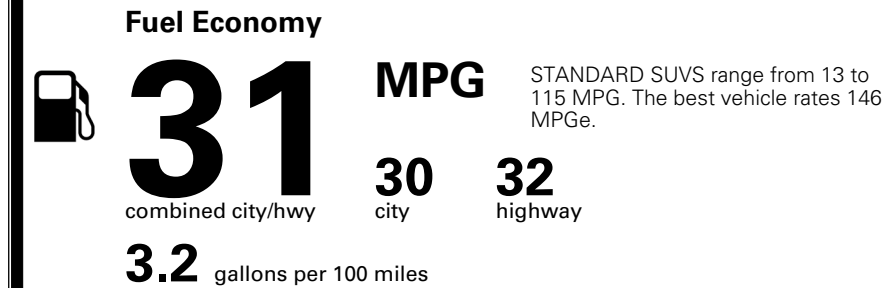

WARRANTY

10 Year/100,000 Mile Limited Powertrain Warranty
10 Year/100,000 Mile Limited Battery Warranty
5 Year/60,000 Mile Limited Basic Warranty
5 Year/60,000 Mile Roadside Assistance

*Additional terms and conditions apply.
**Kia Connect may be currently unavailable for some Model Year 2022 and newer vehicles sold or purchased in Massachusetts; please see owners.kia.com for more information.
NOTE: When you purchase this vehicle, Kia America, Inc. collects personal information you provide to the dealership. For information on our collection and use of personal information and your rights, please see our Privacy Policy on www.kia.com.

MANUFACTURER'S SUGGESTED RETAIL PRICE ▶

COMPARE HEV X-LINE SX-P AWD FEATURES
Added to/in place of std HEV SX-P AWD features

- 21" Gloss Black Alloy Wheels
- LED Projector Fog Lights
- X-Line Exterior and Interior Styling
- Liftgate Lamp
- Black Exterior Emblems

ADDITIONAL INSTALLED EQUIPMENT:
(In addition to or in place of standard features)

- Wolf Gray Paint $495.00
- Towing Package $625.00
- Tow Hitch
- Cross Bars X-Line $395.00
- Carpeted Floor Mats $250.00

MSRP INCLUDING OPTIONS $ 59,355.00

INLAND FREIGHT AND HANDLING $ 1,545.00

TOTAL MANUFACTURER'S SUGGESTED RETAIL PRICE ▶ $ 60,900.00

TOTAL ADDITIONAL WEIGHT: 18.5

$ 57,590.00

EPA DOT Fuel Economy and Environment

Gasoline Vehicle

You save $500
in fuel costs over 5 years compared to the average new vehicle.

Annual fuel cost $1,500