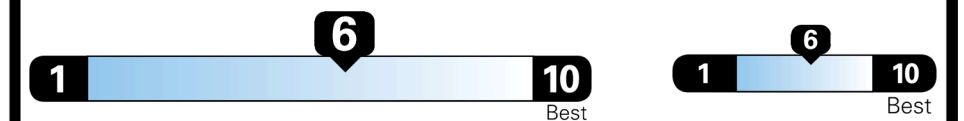

Fuel Economy & Greenhouse Gas Rating (tailpipe only) Smog Rating (tailpipe only)

This vehicle emits 281 grams CO₂ per mile. The best emits 0 grams per mile (tailpipe only). Producing and distributing fuel also create emissions; learn more at fueleconomy.gov.

Actual results will vary for many reasons, including driving conditions and how you drive and maintain your vehicle. The average new vehicle gets 29 MPG and costs $8,000 to fuel over 5 years. Cost estimates are based on 15,000 miles per year at $ 3.10 per gallon. MPGe is miles per gasoline gallon equivalent. Vehicle emissions are a significant cause of climate change and smog.

fueleconomy.gov

Calculate personalized estimates and compare vehicles