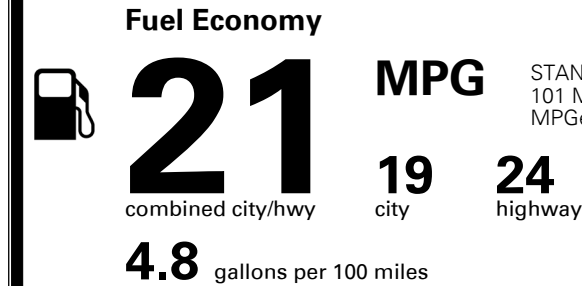

MSRP INCLUDING OPTIONS

\$ 38,305.00

INLAND FREIGHT AND HANDLING

\$ 1,170.00

TOTAL MANUFACTURER'S SUGGESTED RETAIL PRICE ▶

\$ 39,475.00

TOTAL ADDITIONAL WEIGHT: 26.2

EPA DOT Fuel Economy and Environment

Gasoline Vehicle

STANDARD SUVs range from 13 to 101 MPG. The best vehicle rates 141 MPGe.

You spend \$2,250 more in fuel costs over 5 years compared to the average new vehicle.

Annual fuel cost \$1,950

Fuel Economy & Greenhouse Gas Rating (tailpipe only) Smog Rating (tailpipe only)