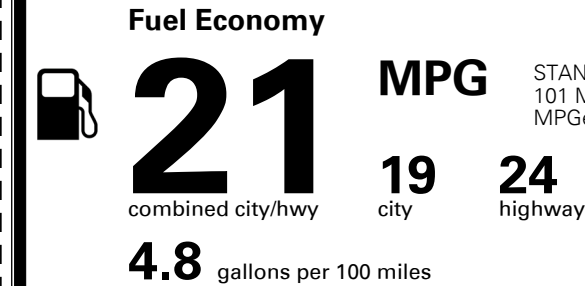

\$1,295.00

\$795.00

\$210.00

MSRP INCLUDING OPTIONS

\$ 46,390.00

INLAND FREIGHT AND HANDLING

\$ 1,170.00

TOTAL MANUFACTURER'S SUGGESTED RETAIL PRICE ▶

\$ 47,560.00

TOTAL ADDITIONAL WEIGHT: 62.0

EPA DOT Fuel Economy and Environment

Gasoline Vehicle

STANDARD SUVs range from 13 to 101 MPG. The best vehicle rates 141 MPGe.

You spend
\$2,250
 more in fuel costs
 over 5 years
 compared to the
 average new vehicle.