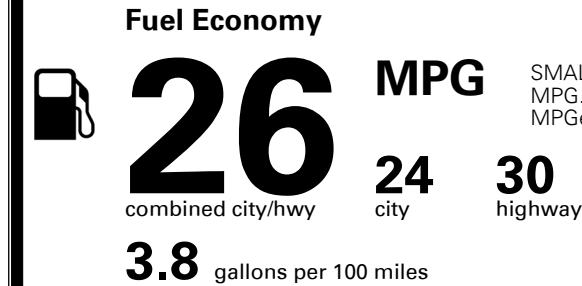

TOTAL MANUFACTURER'S SUGGESTED RETAIL PRICE ▶ \$ 40,420.00

TOTAL ADDITIONAL WEIGHT: 14.8

\$ 38,090.00

EPA DOT Fuel Economy and Environment

SMALL SUVs range from 14 to 125 MPG. The best vehicle rates 146 MPGe.