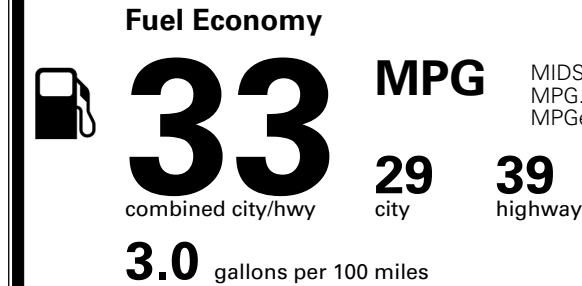

\$ 24,885.00

INLAND FREIGHT AND HANDLING

\$ 1,245.00

TOTAL MANUFACTURER'S SUGGESTED RETAIL PRICE ▶ \$ 26,130.00

*Additional terms and conditions apply.
 **Kia Connect may be currently unavailable for some Model Year 2022 and newer vehicles sold or purchased in Massachusetts; please see owners.kia.com for more information.
 NOTE: When you purchase this vehicle, Kia America, Inc. collects personal information you provide to the dealership. For information on our collection and use of personal information and your rights, please see our Privacy Policy on www.kia.com.

TOTAL ADDITIONAL WEIGHT:

EPA DOT Fuel Economy and Environment

Gasoline Vehicle

MIDSIZE CARS range from 15 to 137 MPG. The best vehicle rates 146 MPGe.

You save \$1,000
 in fuel costs over 5 years compared to the average new vehicle.