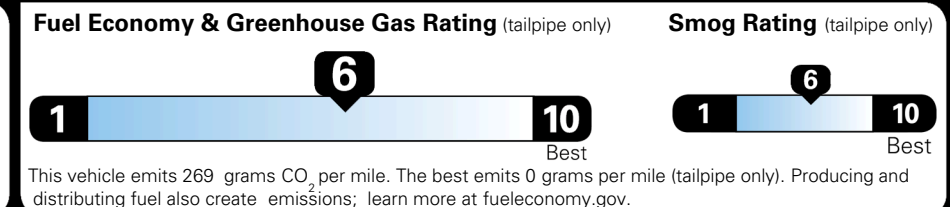

TOTAL ADDITIONAL WEIGHT:

EPA DOT Fuel Economy and Environment

Gasoline Vehicle

You save \$1,000
 in fuel costs over 5 years compared to the average new vehicle.

Annual fuel cost \$1,500

Actual results will vary for many reasons, including driving conditions and how you drive and maintain your vehicle. The average new vehicle gets 29 MPG and costs \$8,500 to fuel over 5 years. Cost estimates are based on 15,000 miles per year at \$ 3.30 per gallon. MPGe is miles per gasoline gallon equivalent. Vehicle emissions are a significant cause of climate change and smog.

fueleconomy.gov

Calculate personalized estimates and compare vehicles

GOVERNMENT 5-STAR SAFETY RATINGS

Overall Vehicle Score ★★★★★

Based on the combined rating of frontal, side and rollover. Should ONLY be compared to other vehicles of similar size and weight.