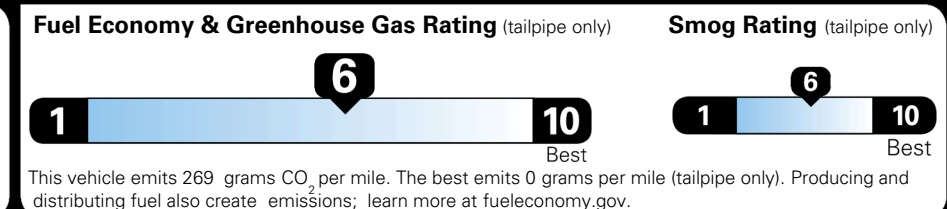

Included
 Included
 Included
 Included
 Included
 Included

ADDITIONAL INSTALLED EQUIPMENT:
 (In addition to or in place of standard features)
 Snow White Pearl Paint

\$395.00

MSRP INCLUDING OPTIONS \$ 23,785.00

INLAND FREIGHT AND HANDLING \$ 1,245.00

TOTAL MANUFACTURER'S SUGGESTED RETAIL PRICE ▶ \$ 25,030.00

TOTAL ADDITIONAL WEIGHT:

*Additional terms and conditions apply.
 **Kia Connect may be currently unavailable for some Model Year 2022 and newer vehicles sold or purchased in Massachusetts; please see owners.kia.com for more information.
 NOTE: When you purchase this vehicle, Kia America, Inc. collects personal information you provide to the dealership. For information on our collection and use of personal information and your rights, please see our Privacy Policy on www.kia.com.

EPA DOT Fuel Economy and Environment

Gasoline Vehicle

You save \$1,000
 in fuel costs over 5 years compared to the average new vehicle.

Annual fuel cost \$1,500

Actual results will vary for many reasons, including driving conditions and how you drive and maintain your vehicle. The average new vehicle gets 29 MPG and costs \$8,500 to fuel over 5 years. Cost estimates are based on 15,000 miles per year at \$ 3.30 per gallon. MPGe is miles per gasoline gallon equivalent. Vehicle emissions are a significant cause of climate change and smog.